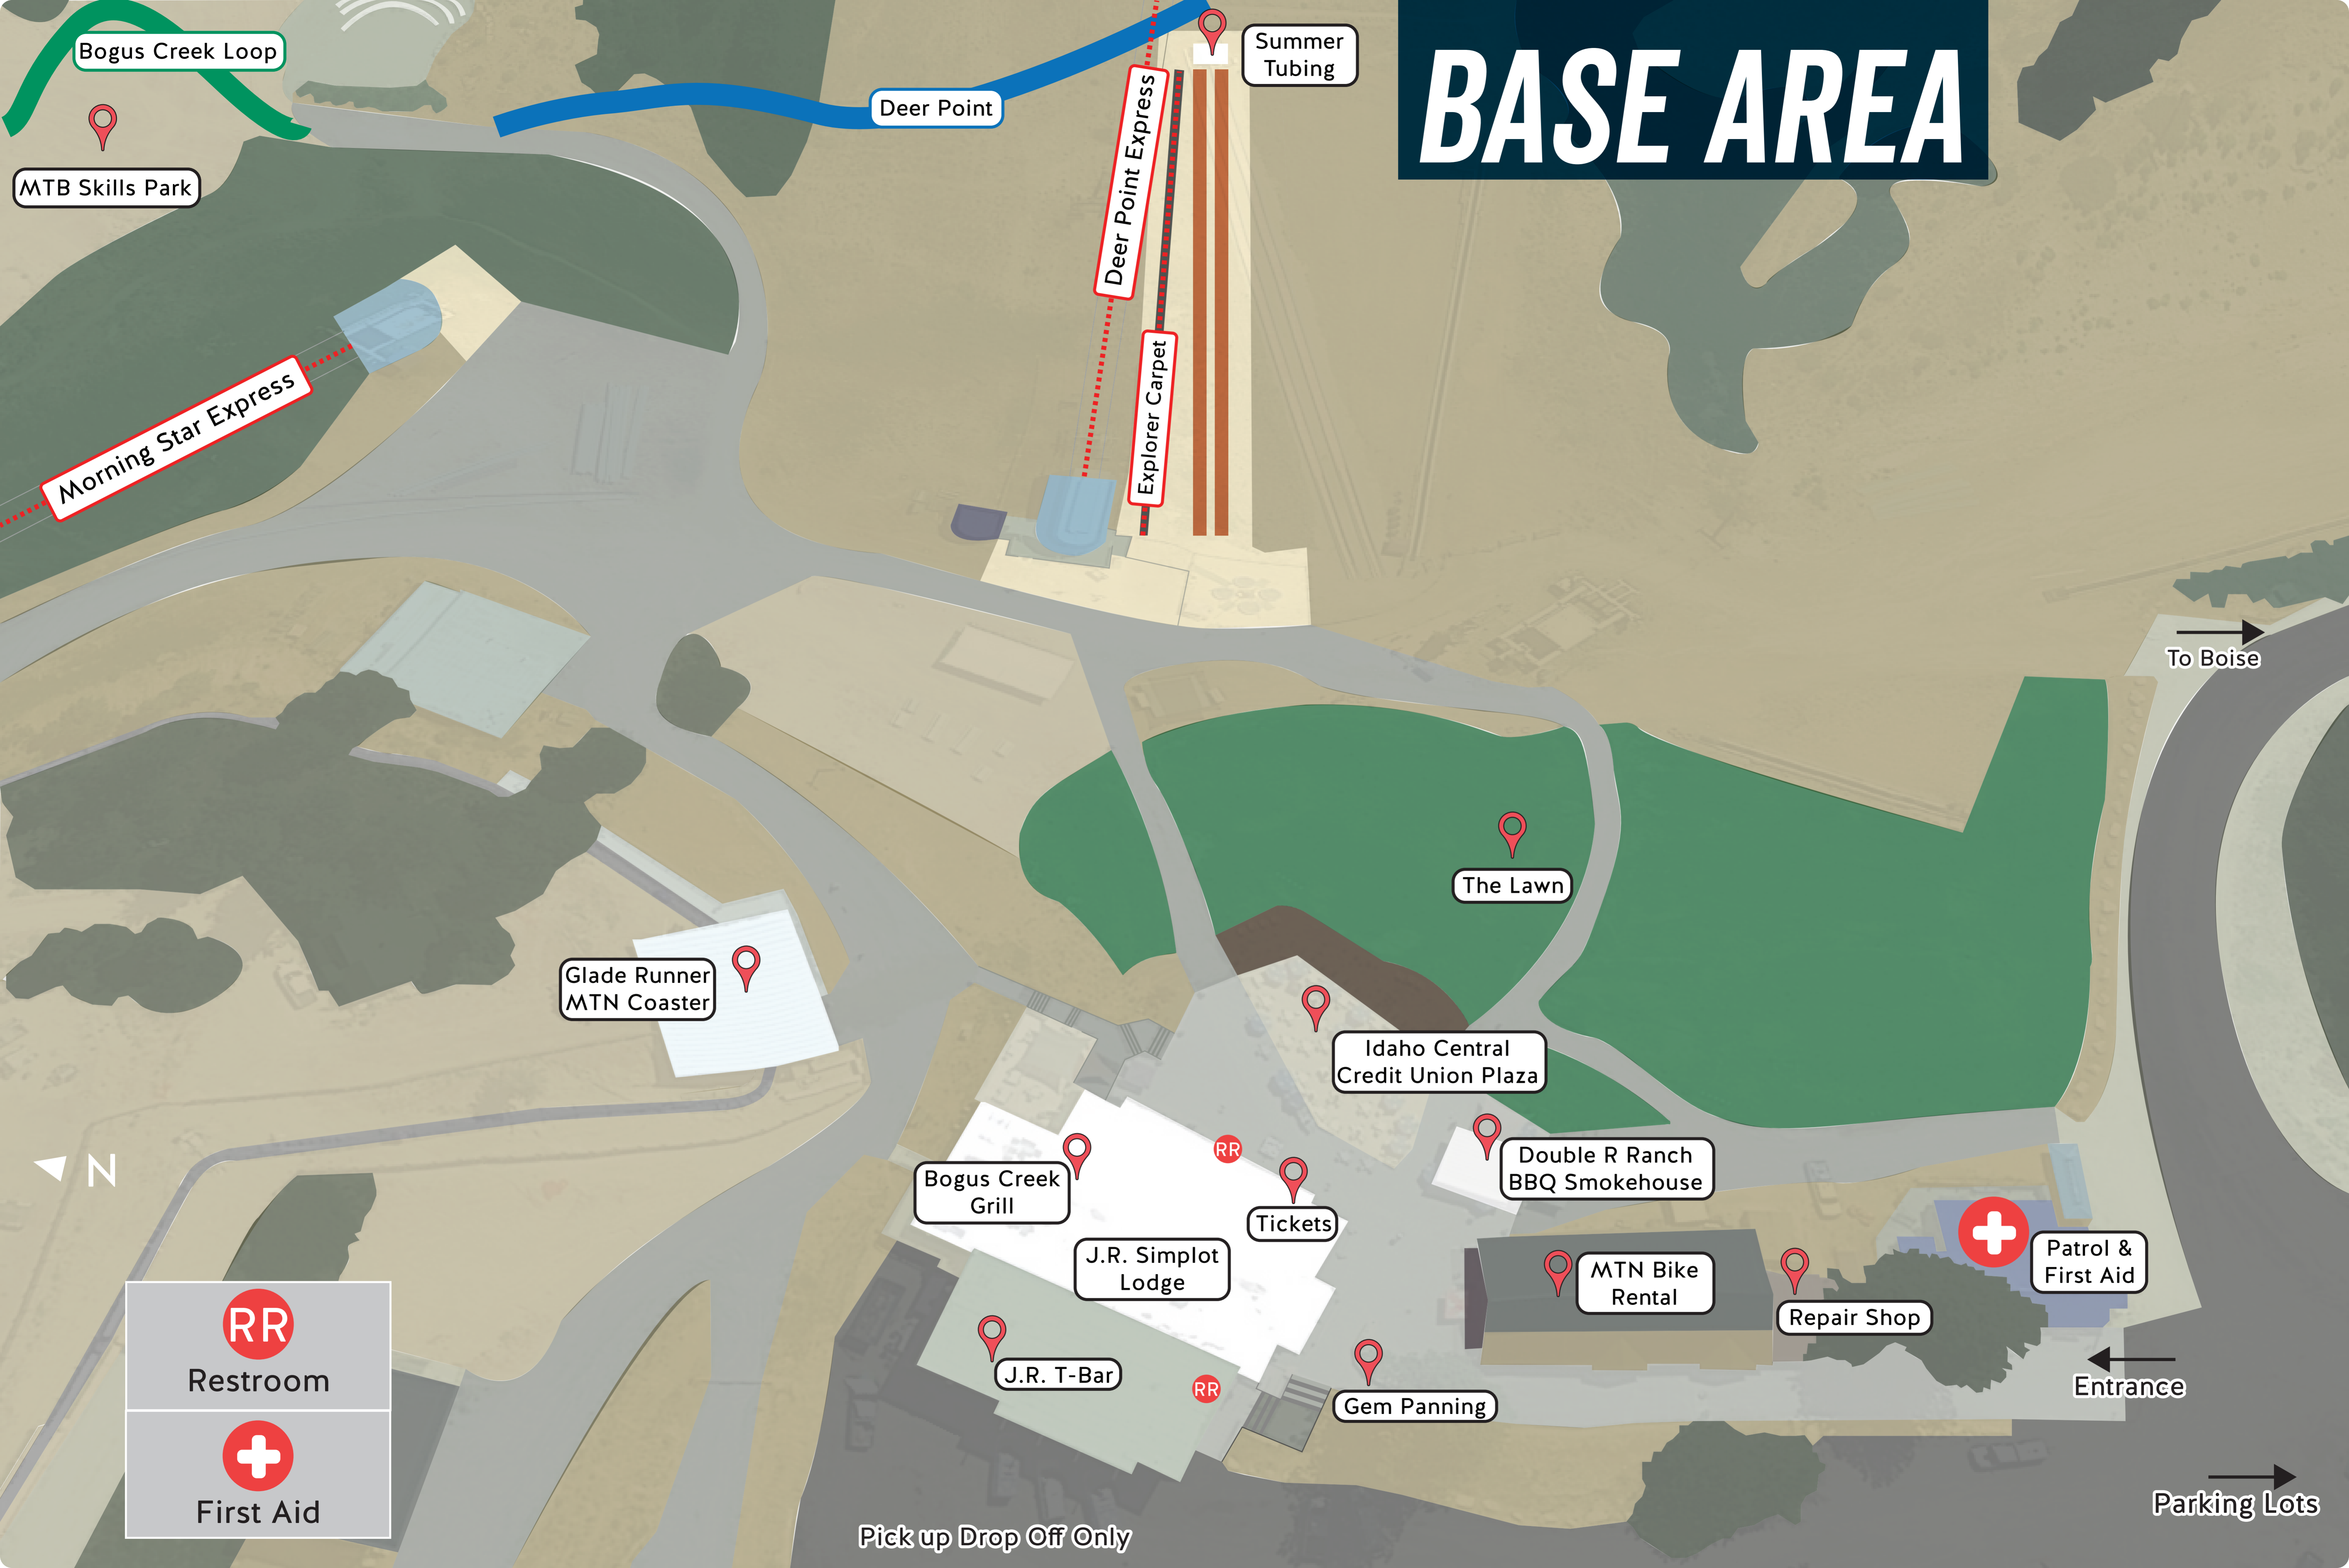

BASE AREA

Bogus Creek Loop

MTB Skills Park

Morning Star Express

Deer Point

Deer Point Express

Explorer Carpet

Summer Tubing

Glade Runner MTN Coaster

The Lawn

Idaho Central Credit Union Plaza

Double R Ranch BBQ Smokehouse

Bogus Creek Grill

Tickets

J.R. Simplot Lodge

MTN Bike Rental

Repair Shop

Patrol & First Aid

J.R. T-Bar

Gem Panning

Entrance

Parking Lots

Pick up Drop Off Only

RR

Restroom

+

First Aid

N

To Boise